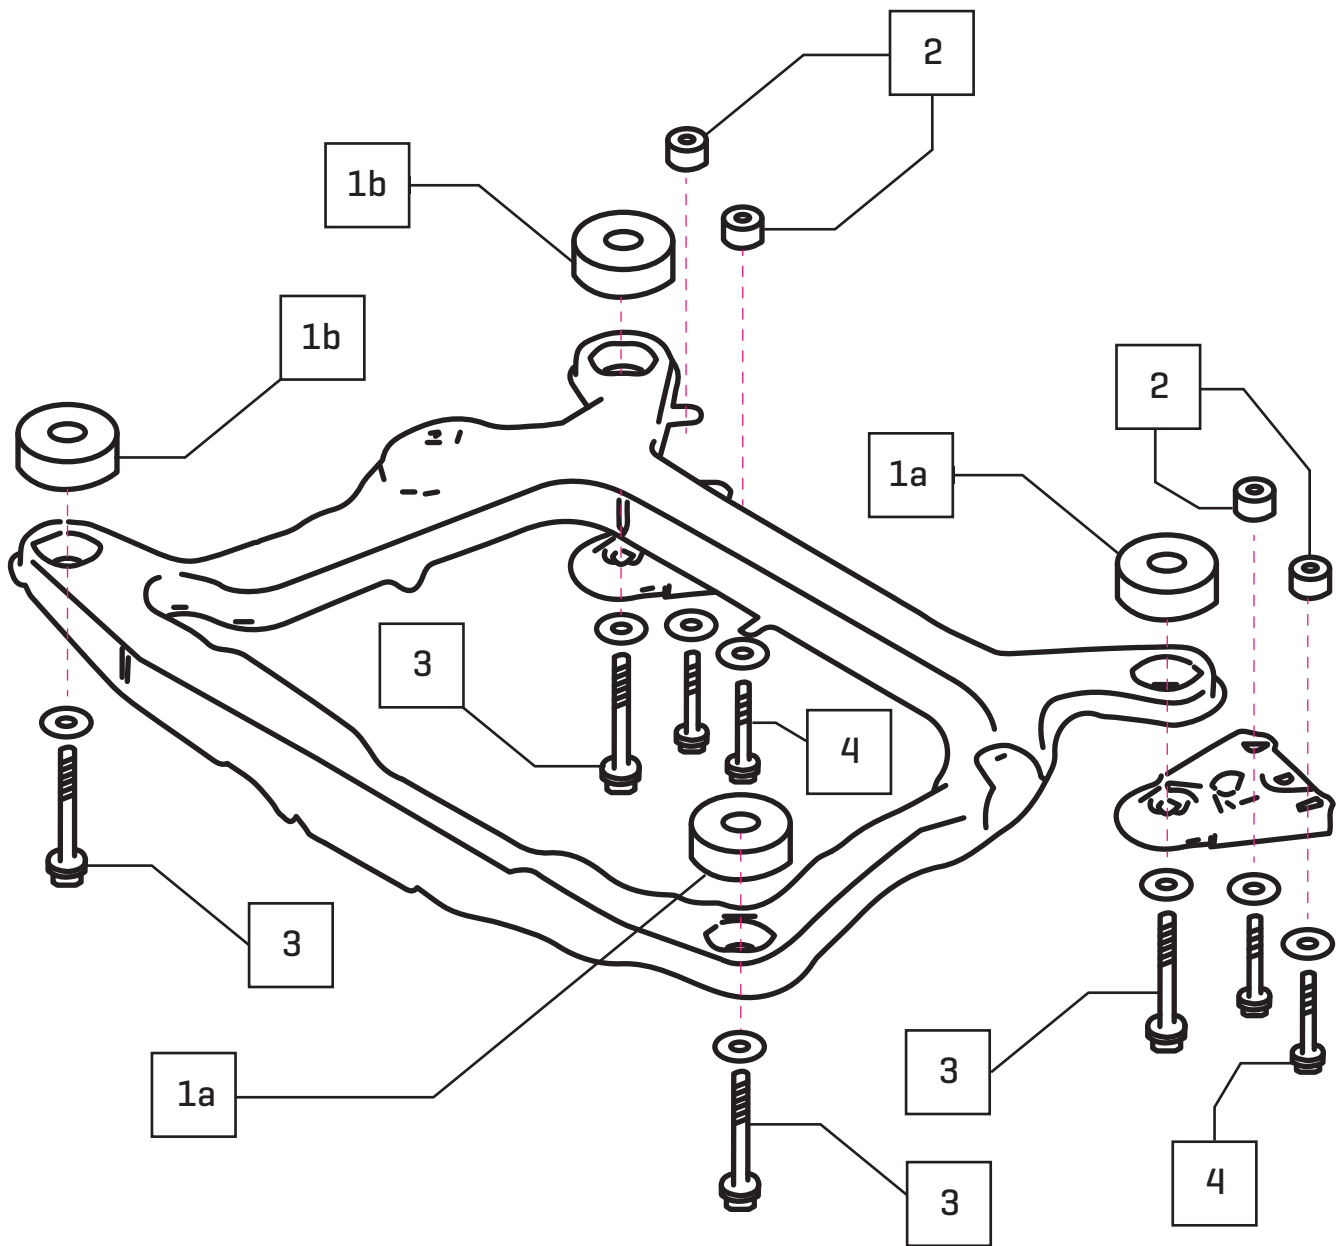

x6

Spacers for front [with 24mm hole]	x4
Spacers for front [with 27mm hole]	x4
Spacers for back [with smaller hole]	x4
Spacers for support plate front & back	x8
Spacers for drive shaft / exhaust system	x12
Raising kit front	x2
Raising kit back	x2
Rear springs	x2
Front springs	x2

Bolts	
M14x120 10.9	x6
M12x120 10.9	x2
M12x60 10.9	x4
M10x60 10.9	x4
M8x50 8.8	x8
M8x50 10.9	x4
M8 x 50 1.25	x6

Washers	
M14x40x4	x6
M12x40x4	x2
M12x30x3	x4
M10x30x3	x2
M8x24x2	x8
M8x24x5	x4

# FRONT

- 1a. Spacers for front left (27mm hole) x2
- 1b. Spacers for front right (24mm hole) x2
- 2. Spacers for support plate x4
- 3. M14x120 with M14x40 washers x4
- 4. M10x60 with M10x30x3 washers x4

# DRIVE SHAFT & EXHAUST SYSTEM

- 
- |  |     |
|--|-----|
| 10. Spacers for drive shaft / exhaust system | x12 |
| 11. M8x50 10.9 with M8x24x2 washers          | x8  |
| 12. M8x50 10.9 with M8x26x5 washers          | x4  |