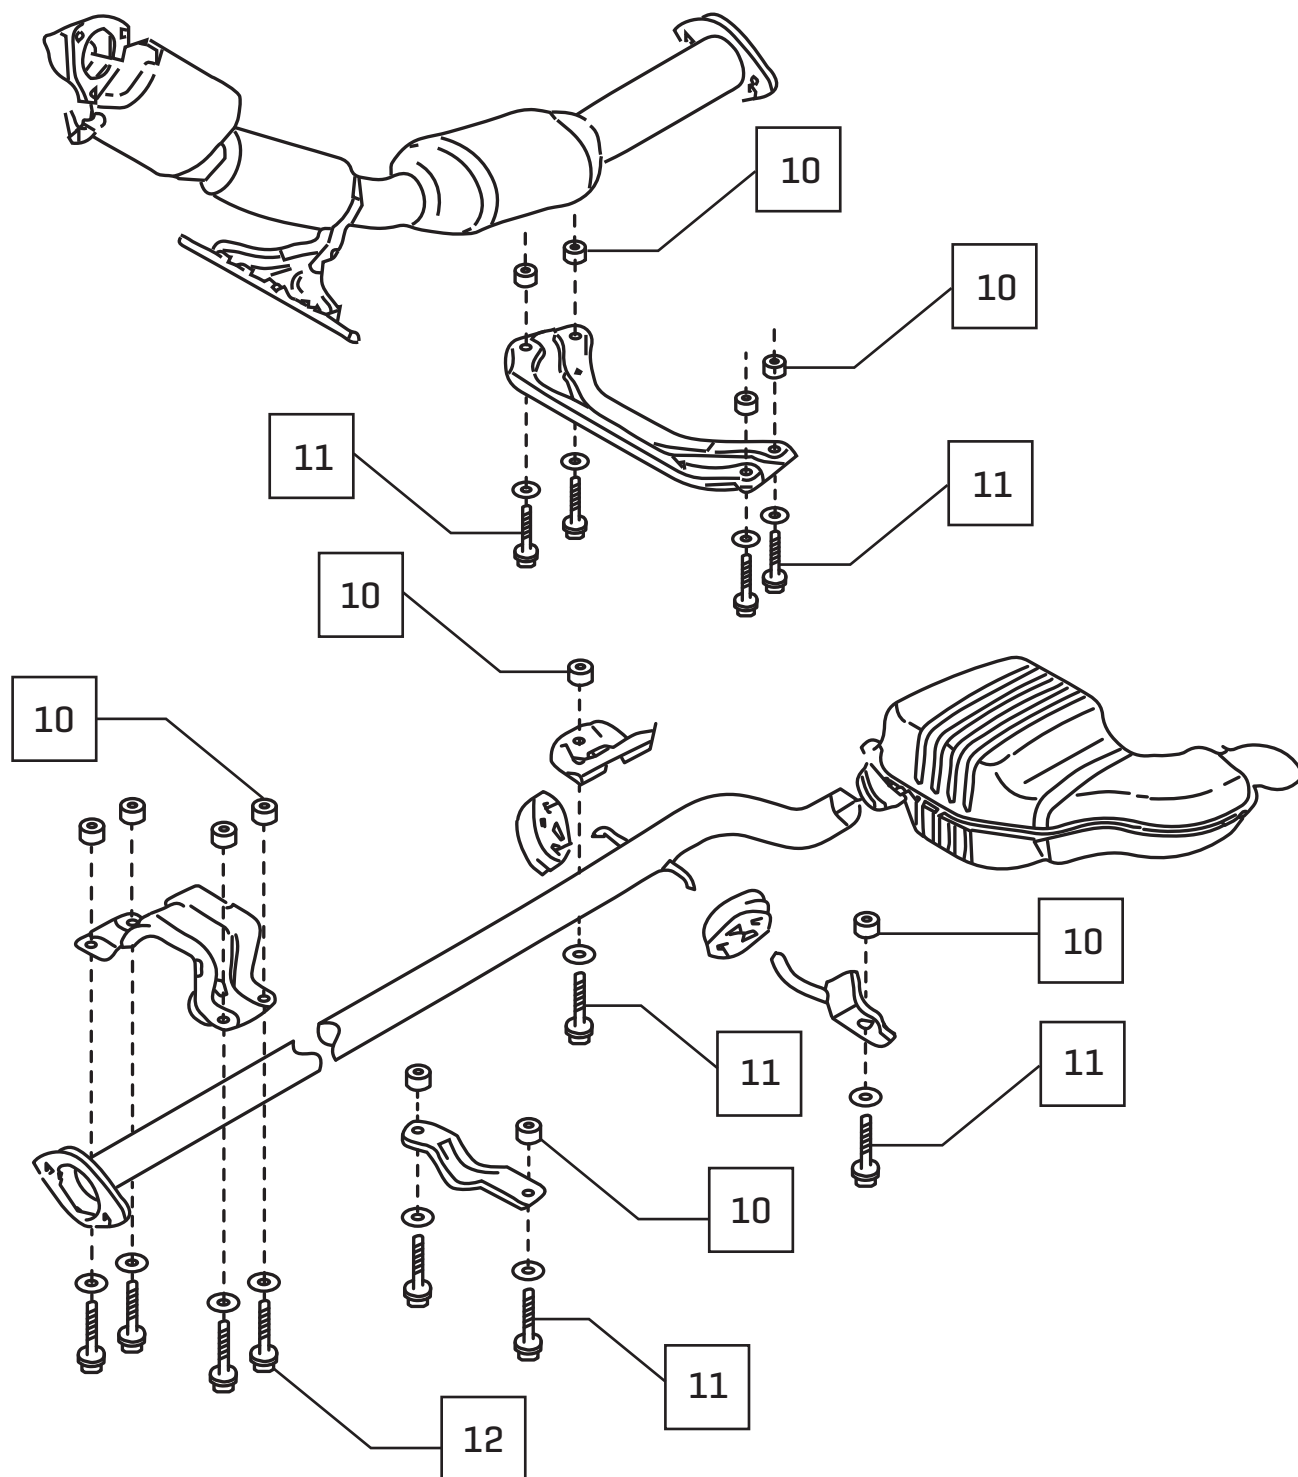

Bolts	
M14x120 10.9	x6
M12x120 10.9	x2
M12x60 10.9	x4
M10x60 10.9	x4
M8x50 8.8	x8
M8x50 10.9	x4
M8 x 50 1.25	x6

Washers	
M14x40x4	x6
M12x40x4	x2
M12x30x3	x4
M10x30x3	x2
M8x24x2	x8
M8x24x5	x4

# FRONT

- 1a. Spacers for front left (27mm hole) x2
- 1b. Spacers for front right (24mm hole) x2
- 2. Spacers for support plate x4
- 3. M14x120 with M14x40 washers x4
- 4. M10x60 with M10x30x3 washers x4

# DRIVE SHAFT & EXHAUST SYSTEM

- 
- |  |     |
|--|-----|
| 10. Spacers for drive shaft / exhaust system | x12 |
| 11. M8x50 10.9 with M8x24x2 washers          | x8  |
| 12. M8x50 10.9 with M8x26x5 washers          | x4  |