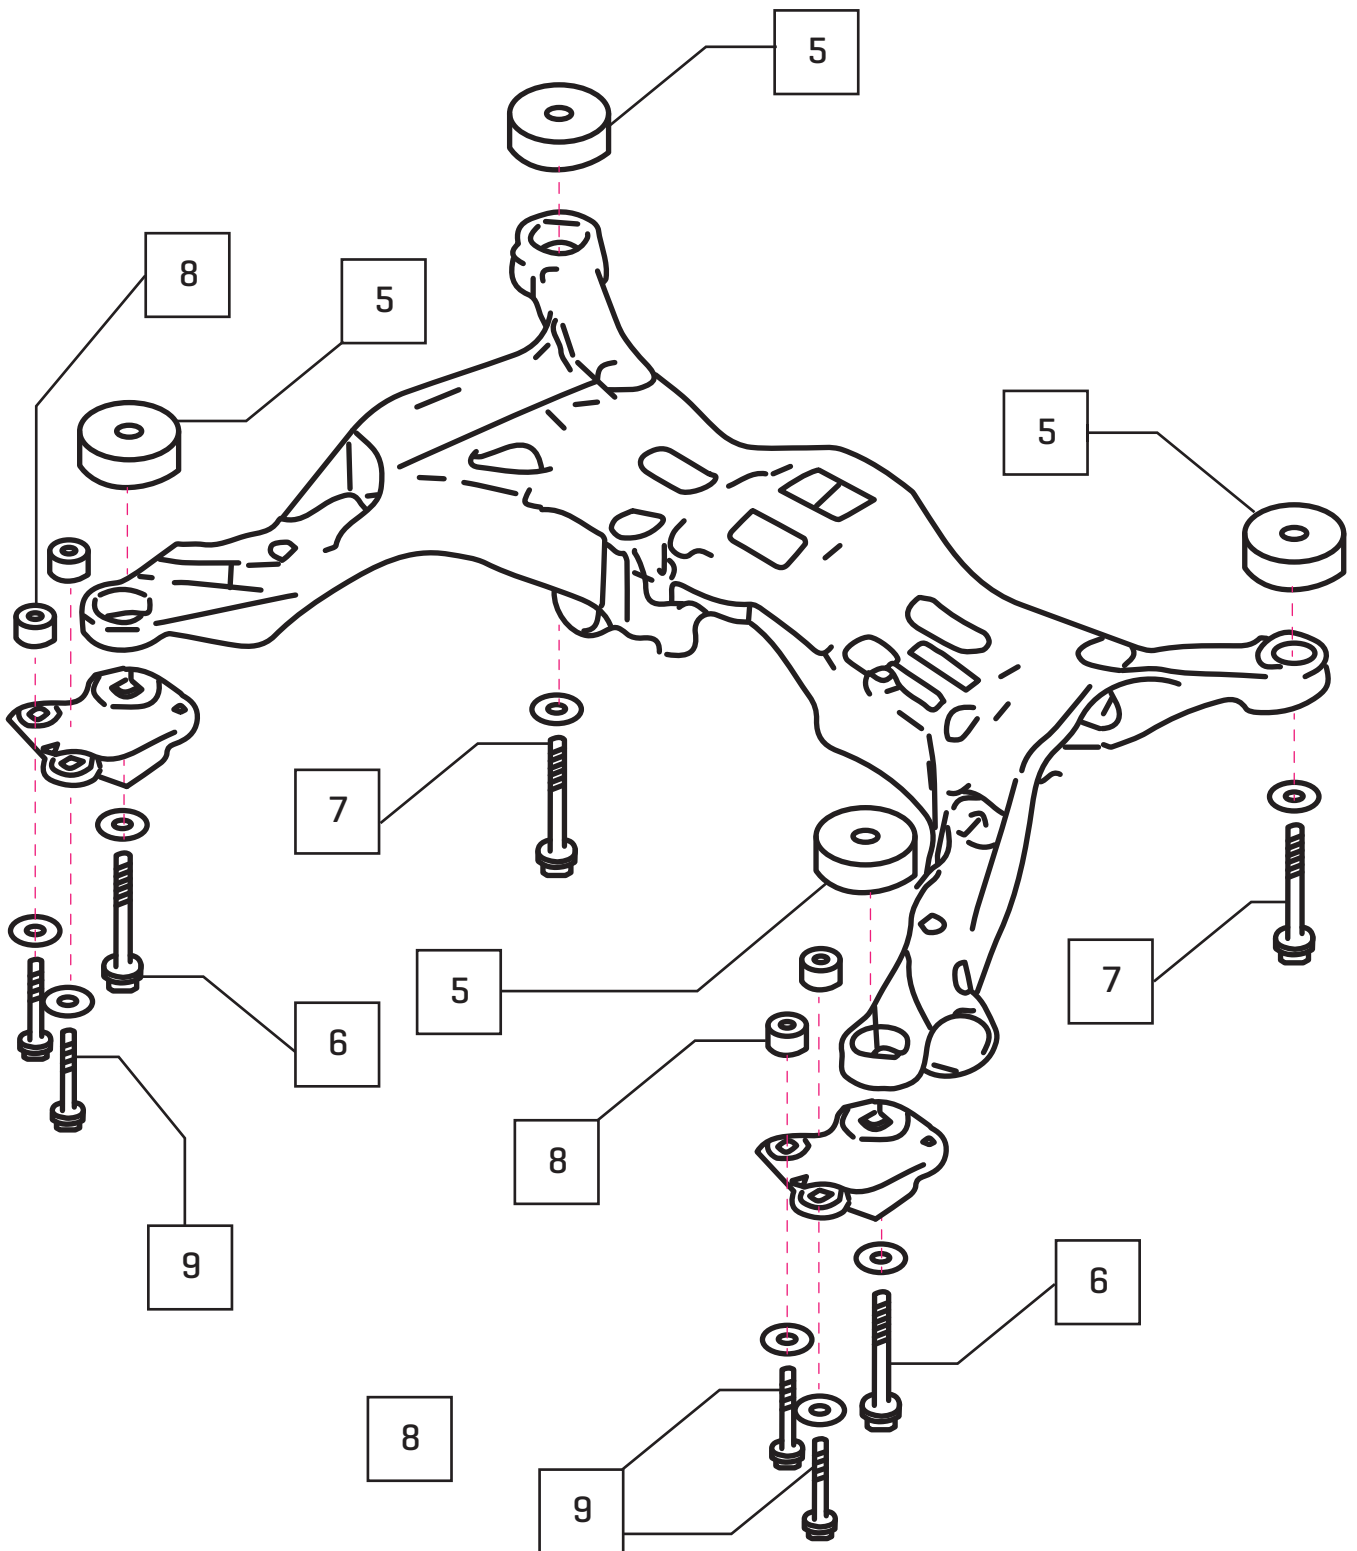

BACK

1. ---

5. Spacers for back [with smaller hole]	x4
6. M12x120 with M12x40x4 washers	x2
7. M14x120 with M14x40x4 washers	x2
8. Spacers for support plate	x4
9. M12x60 with M12x30x3 washers	x4